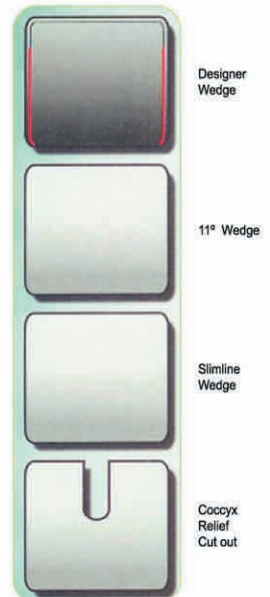

TYPES OF WEDGE